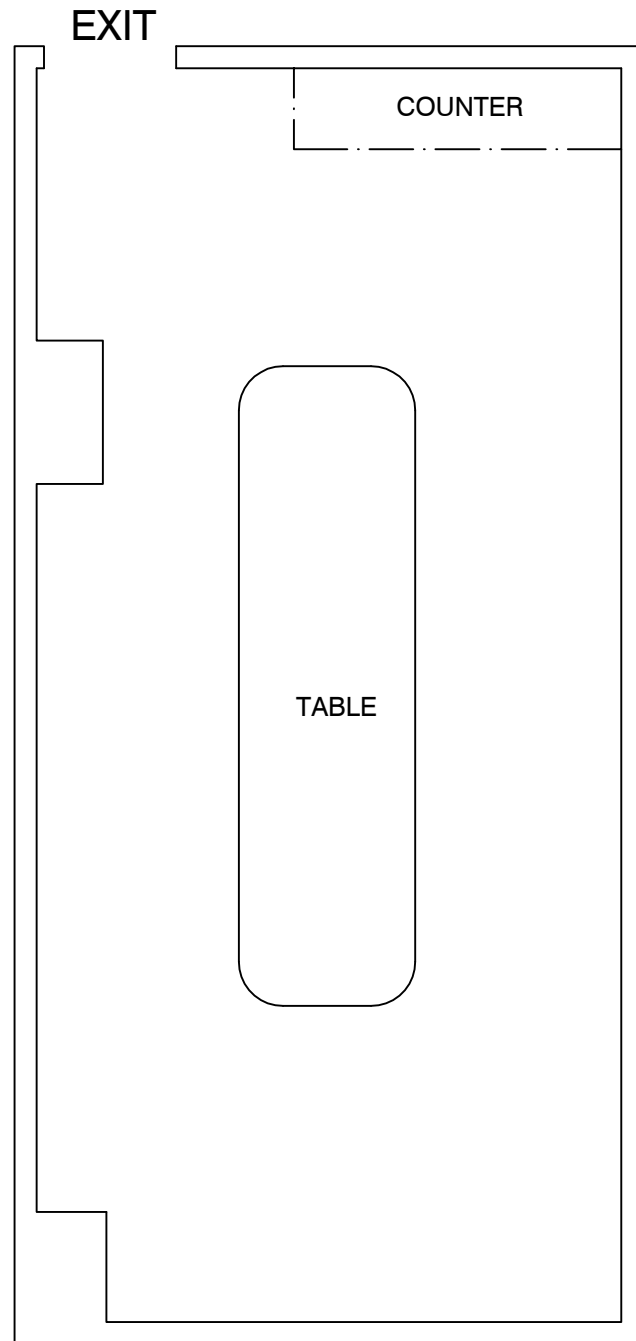

ACAPULCO ROOM

DIMENSIONS: 13' X 28'

9' CEILING HEIGHT

TOTAL USABLE SQUARE FOOTAGE: 298 SQ.FT.

**CROWNE PLAZA HOTEL
GARDEN GROVE, CA**