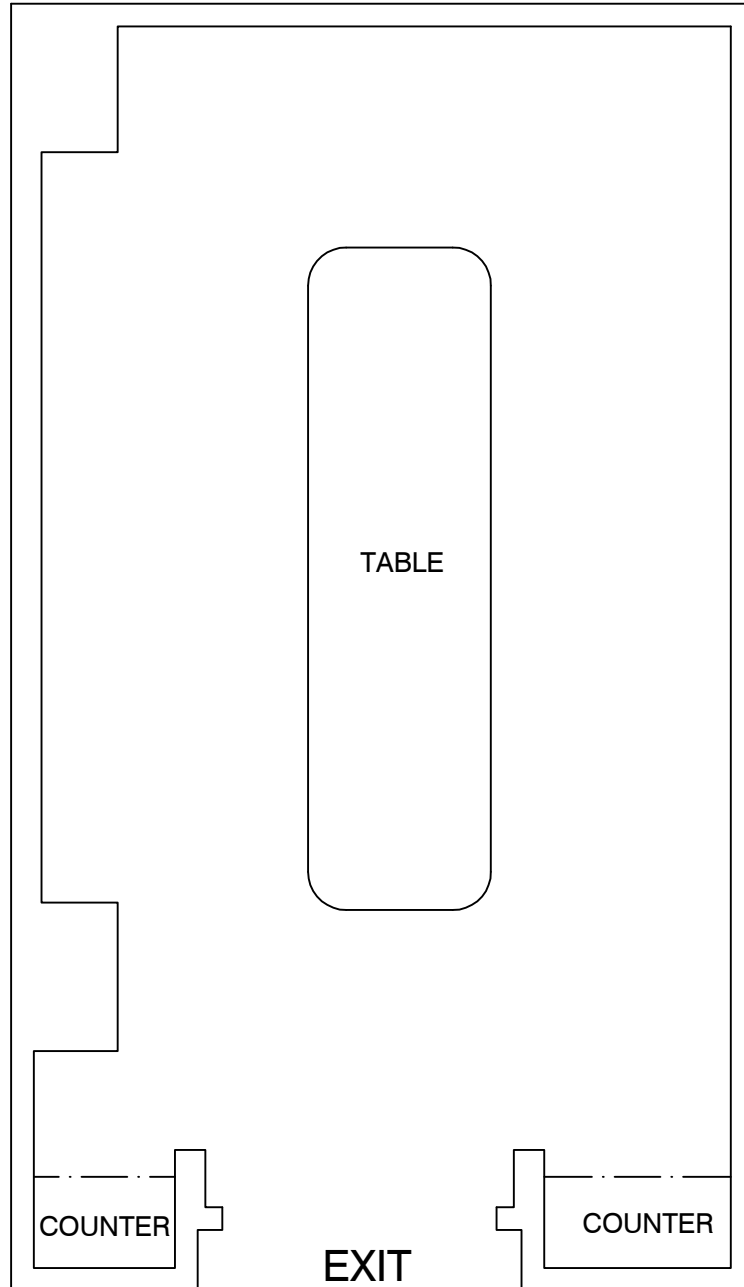

CANCUN ROOM

DIMENSIONS: 15' X 25'

8'11" CEILING HEIGHT

TOTAL USABLE SQUARE FOOTAGE: 308 SQ.FT.

MAZATLAN BALLROOM

PRE-FUNCTION

**CROWNE PLAZA HOTEL
GARDEN GROVE, CA**