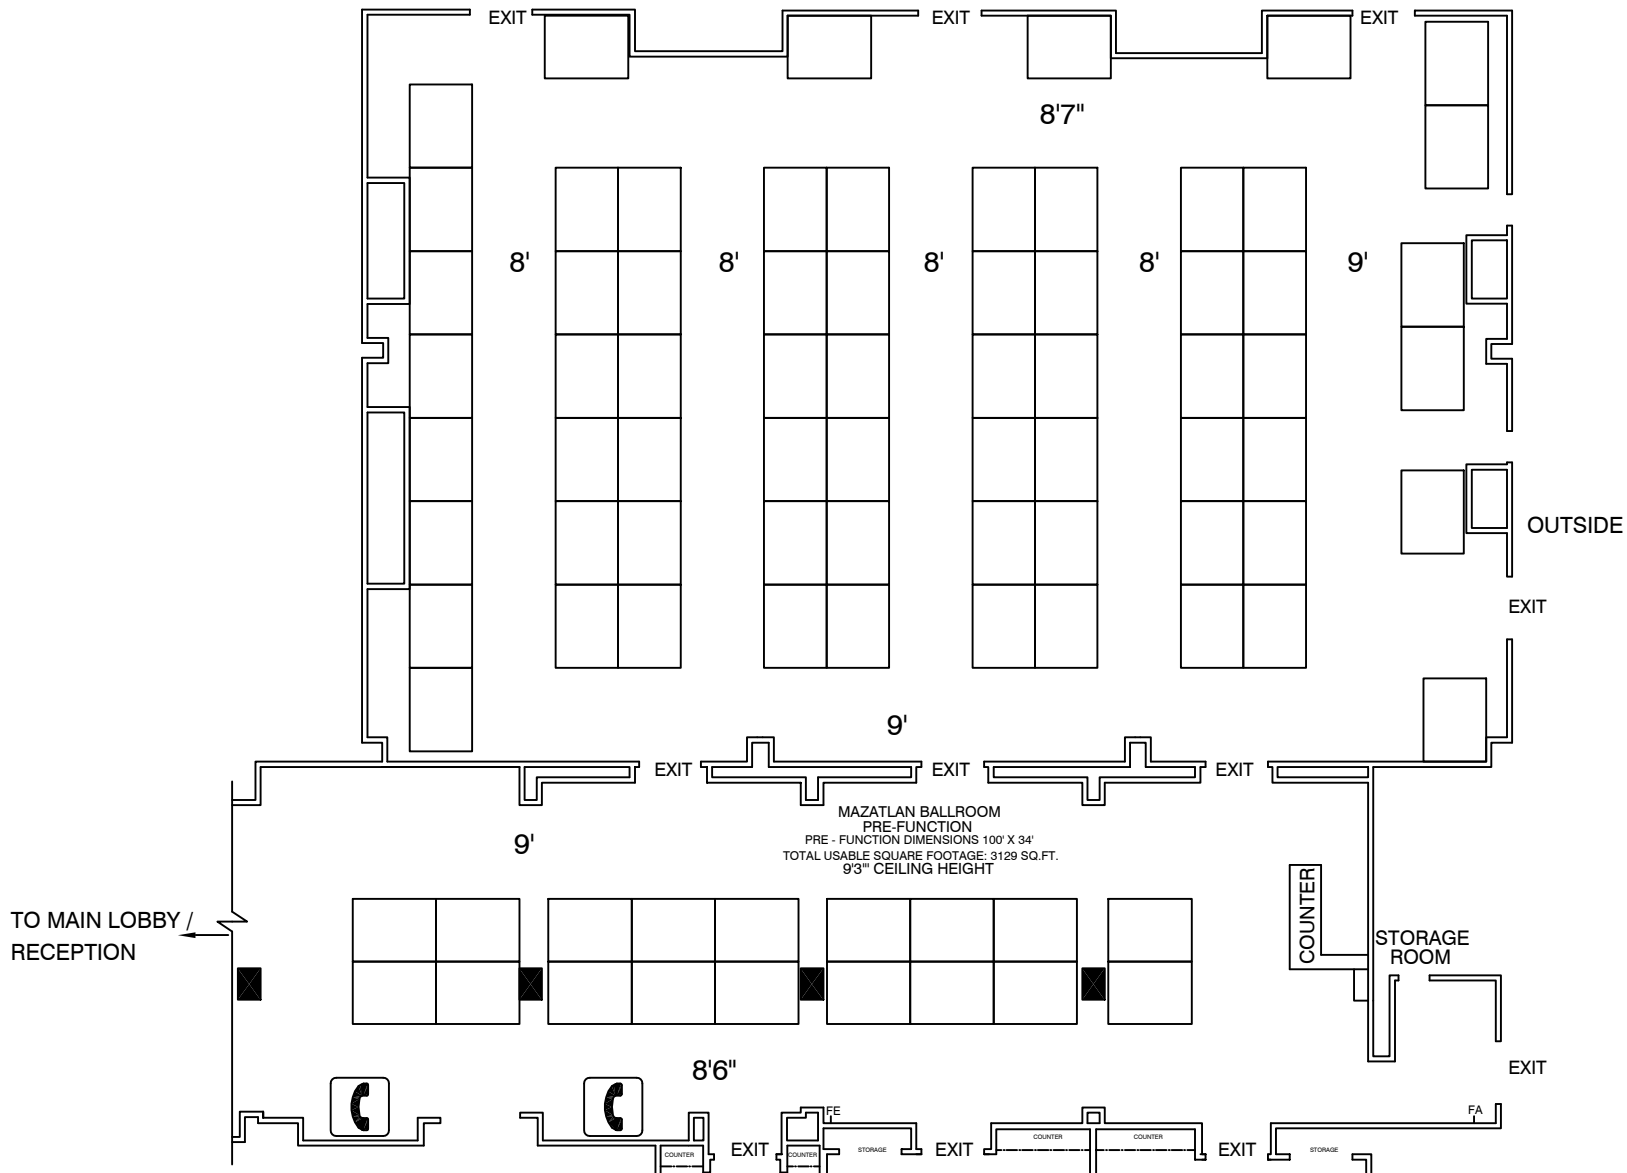

CROWN PLAZA HOTEL

GARDEN GROVE, CA

MAZATLAN BALLROOM

BALLROOM DIMENSIONS 109' X 71'
 10' CEILING HEIGHT
 TOTAL USABLE SQUARE FOOTAGE: 7677 SQ.FT.

SERVICE CORRIDOR

49 - 8X10 BOOTHS

FA = FIRE ALARM
 FE = FIRE EXTINGUISHER

CROWN PLAZA HOTEL GARDEN GROVE, CA

MAZATLAN BALLROOM

BALLROOM DIMENSIONS 109' X 71'
10' CEILING HEIGHT
TOTAL USABLE SQUARE FOOTAGE: 7677 SQ.FT.

SERVICE CORRIDOR

84 - 6' X 8' BOOTHS

MAZATLAN BALLROOM
PRE-FUNCTION
PRE-FUNCTION DIMENSIONS 100' X 34'
TOTAL USABLE SQUARE FOOTAGE: 3129 SQ.FT.
9'3" CEILING HEIGHT