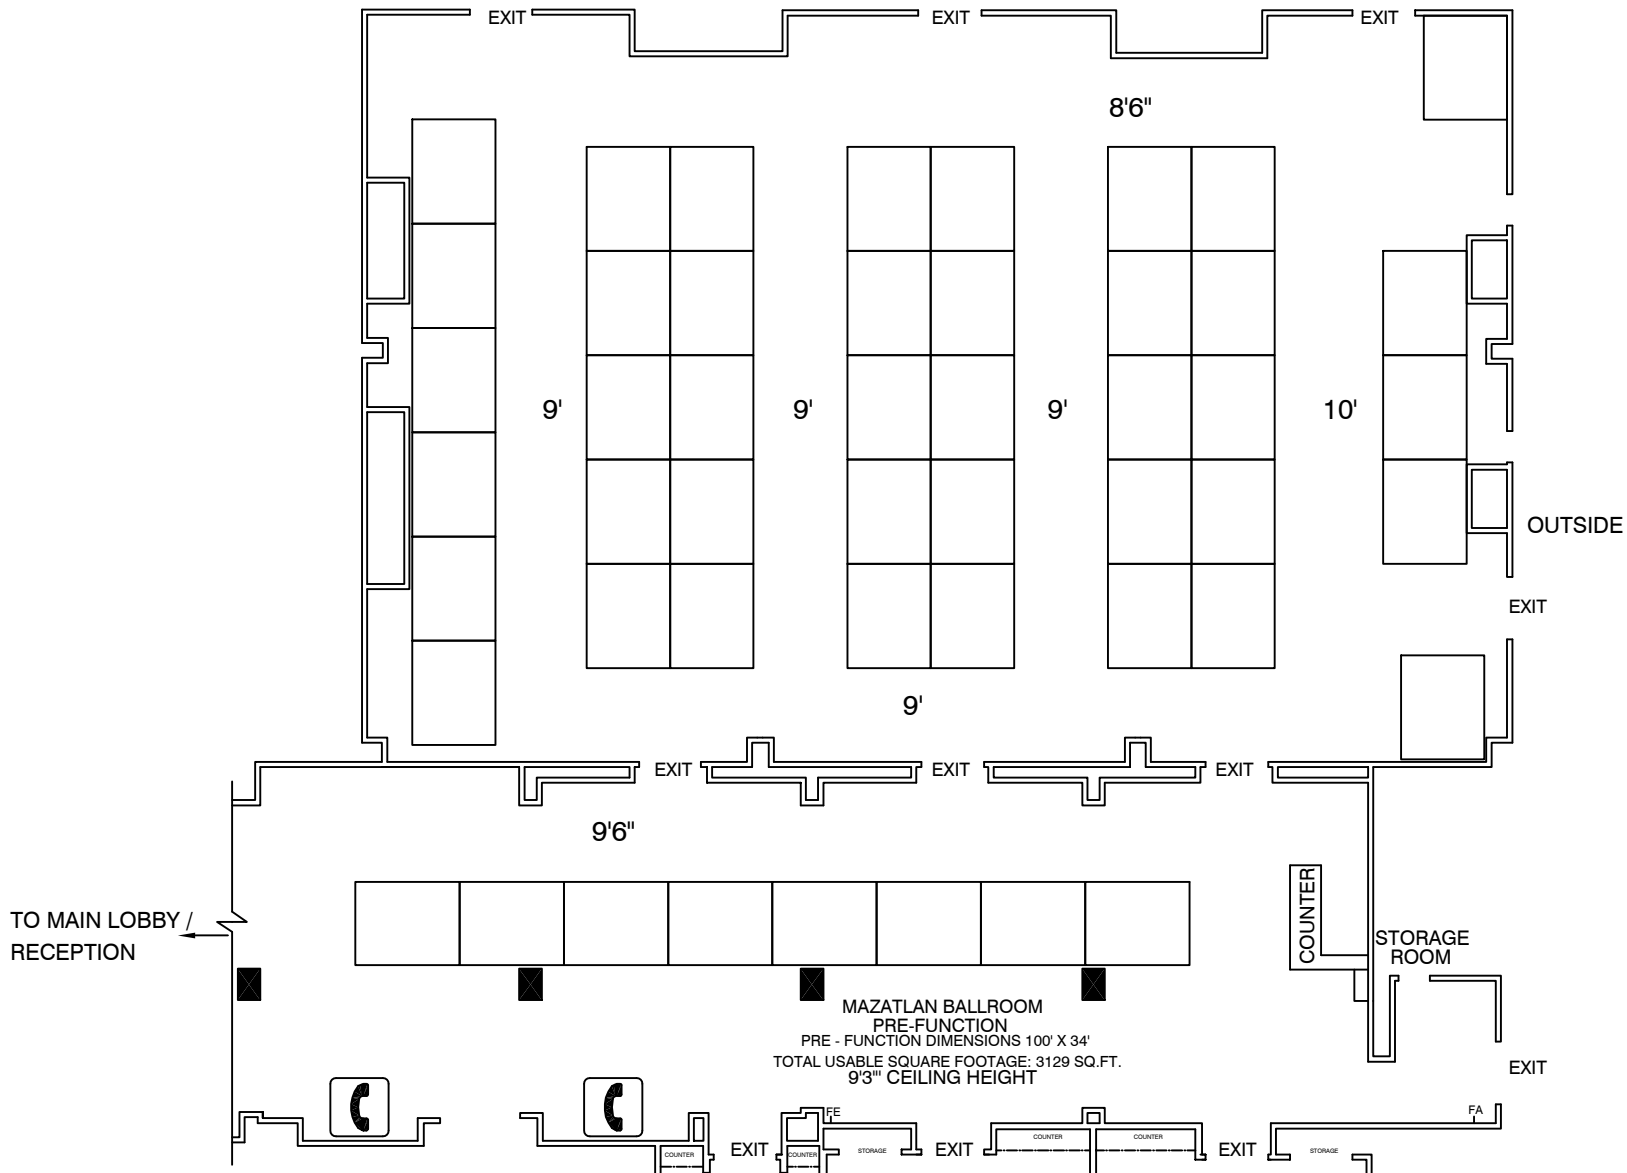

CROWN PLAZA HOTEL

GARDEN GROVE, CA

MAZATLAN BALLROOM

BALLROOM DIMENSIONS 109' X 71'
 10' CEILING HEIGHT
 TOTAL USABLE SQUARE FOOTAGE: 7677 SQ.FT.

SERVICE CORRIDOR

49 - 8X10 BOOTHS

FA = FIRE ALARM
 FE = FIRE EXTINGUISHER

CROWN PLAZA HOTEL GARDEN GROVE, CA

MAZATLAN BALLROOM

BALLROOM DIMENSIONS 109' X 71'
10' CEILING HEIGHT
TOTAL USABLE SQUARE FOOTAGE: 7677 SQ.FT.

SERVICE CORRIDOR

84 - 6' X 8' BOOTHS

MAZATLAN BALLROOM
PRE-FUNCTION
PRE-FUNCTION DIMENSIONS 100' X 34'
TOTAL USABLE SQUARE FOOTAGE: 3129 SQ.FT.
9'3" CEILING HEIGHT