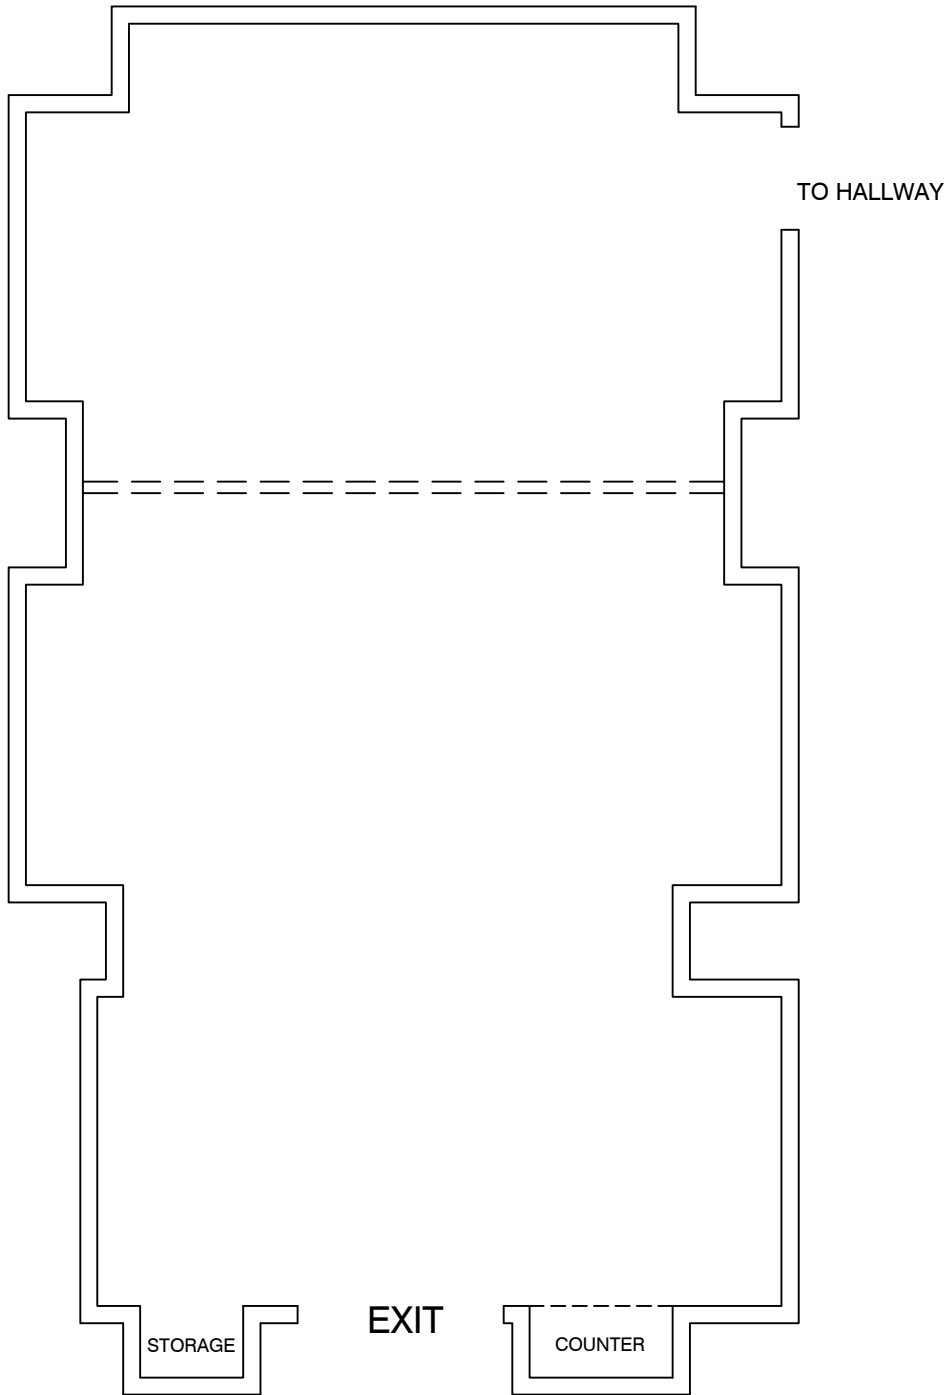

OUR LADY OF GUADALUPE CHAPEL

DIMENSIONS: 22' X 13'

7'11" HEIGHT

TOTAL USABLE SQUARE FOOTAGE: 270 SQ.FT.

MERIDA ROOM

DIMENSIONS: 21' X 23'

7'11" HEIGHT

TOTAL USABLE SQUARE FOOTAGE: 474 SQ.FT.

**CROWN PLAZA
GARDEN GROVE, CA**